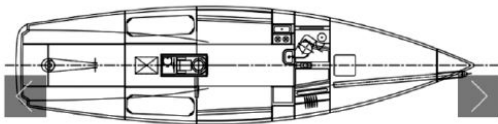

© jboats.com

stock photo